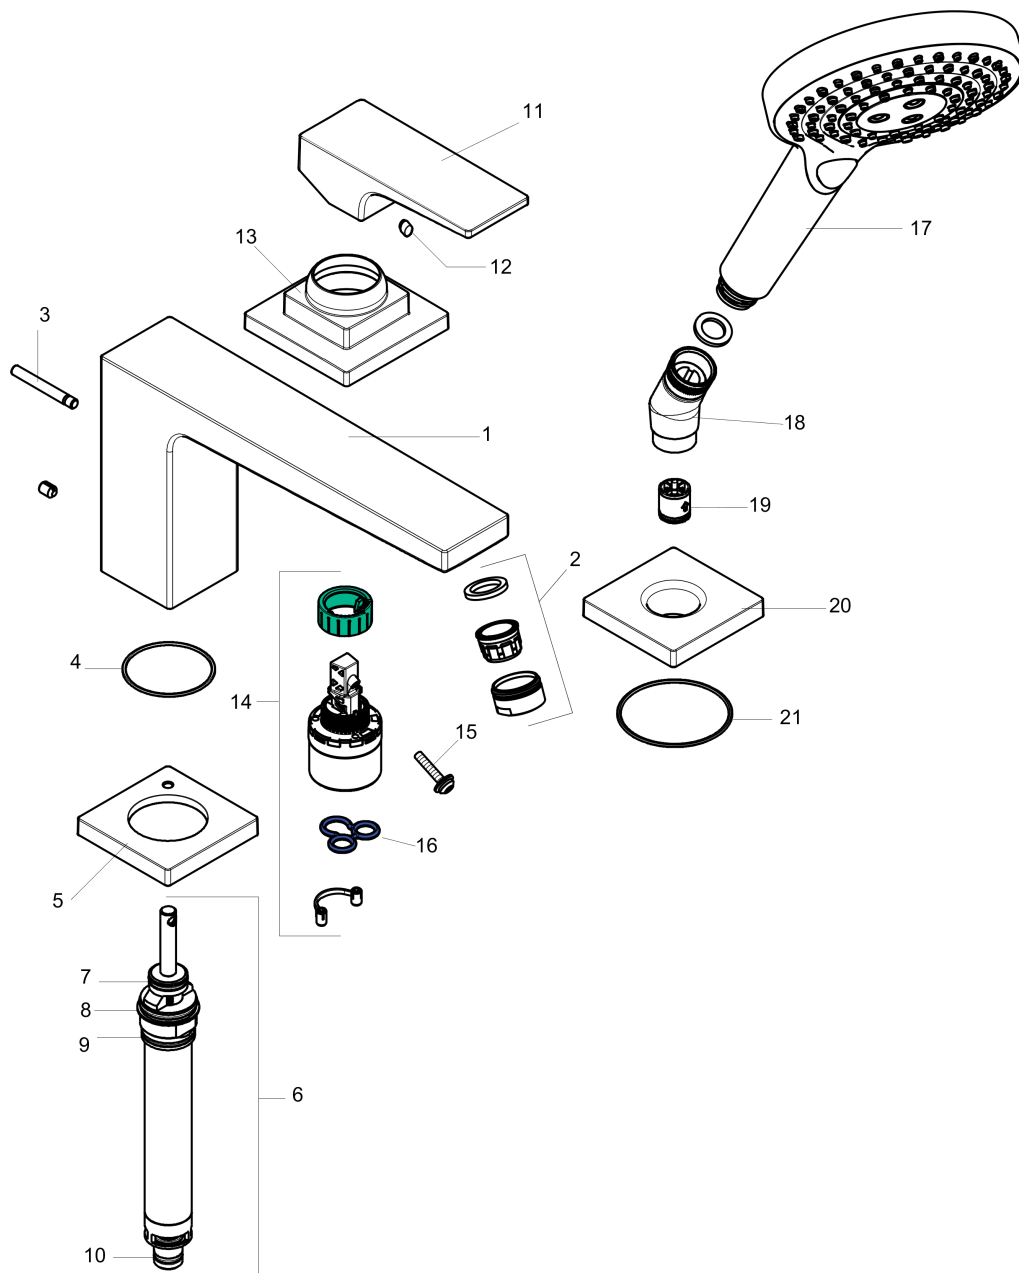

**Metropol**

**3-Hole Roman Tub Set Trim with Lever Handle and 1.75 GPM Handshower**

Surface: **brushed nickel** Part no. : **32556821**

**Description**

**Features**

- Flow: 5.81 GPM (22 L/Min)
- Flow rate of hand shower at 3 bar: 1.75 GPM (6.6 L/Min)
- Ceramic cartridge
- Integrated double backflow prevention

**Item details**

List Price \$ 1,253.00

**Technology**

**Compliance**

**Product image**

**Scale drawing**

**Metropol**

**3-Hole Roman Tub Set Trim with Lever Handle and 1.75 GPM Handshower**

Surface: **brushed nickel** Part no. : **32556821**

**Exploded drawing**

Year of production: >07/18

**Metropol****3-Hole Roman Tub Set Trim with Lever Handle and 1.75 GPM Handshower**Surface: **brushed nickel** Part no. : **32556821****Spare parts list**

Year of production: &gt;07/18

<b>Pos.</b>	<b>Description</b>	<b>Part no.</b>	<b>Price</b>	<b>PU</b>
1	spout cpl.	93151820	-	1
2	aerator M24x1 (30 l/min)	96512820	-	1
3	diverter knob	98707820	-	1
4	O-ring 41x1,5	98168000	-	1
5	escutcheon for spout	93152820	-	1
6	selector assy	96775000	-	1
7	O-Ring 14x2,5	98189000	-	1
8	O-Ring 23x2,5	98183000	-	1
9	O-Ring 22x2	98185000	-	1
10	O-ring 9x2,5	98217000	-	1
11	handle	93075820	-	1
12	screw cover	96338000	-	1
13	escutcheon	93138820	-	1
14	cartridge, assy	92730000	-	1
15	locking screw for handle	95140000	-	1
16	seal	95008000	-	1
17	handshower	26036821	-	1
18	shower holder	28071820	-	1
19	set of non return valves DW 15	94074000	-	1
20	escutcheon for shower holder	93153820	-	1
21	O-ring 56x2	98468000	-	1