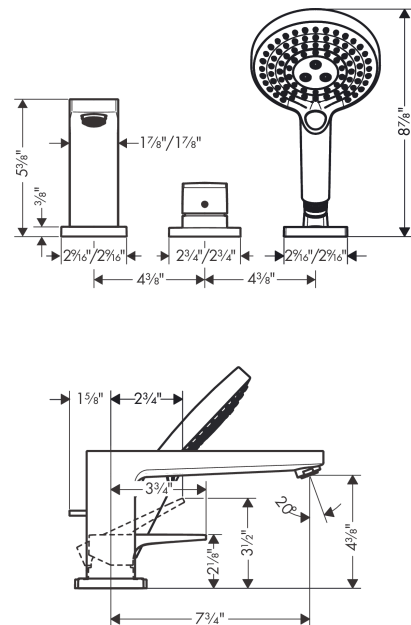

**Metropol**

**3-Hole Roman Tub Set Trim with Lever Handle and 1.75 GPM Handshower**

Surface: **brushed nickel** Part no. : **32556821**

**Description**

**Features**

- Flow: 5.81 GPM (22 L/Min)
- Flow rate of hand shower at 3 bar: 1.75 GPM (6.6 L/Min)
- Ceramic cartridge
- Integrated double backflow prevention

**Item details**

List Price \$ 1,253.00

**Technology**

**Compliance**

**Product image**

**Scale drawing**

**Metropol**

**3-Hole Roman Tub Set Trim with Lever Handle and 1.75 GPM Handshower**

Surface: **brushed nickel** Part no. : **32556821**

**Exploded drawing**

Year of production: >07/18

**Metropol****3-Hole Roman Tub Set Trim with Lever Handle and 1.75 GPM Handshower**Surface: **brushed nickel** Part no. : **32556821****Spare parts list**

Year of production: &gt;07/18

<b>Pos.</b>	<b>Description</b>	<b>Part no.</b>	<b>Price</b>	<b>PU</b>
1	spout cpl.	93151820	-	1
2	aerator M24x1 (30 l/min)	96512820	-	1
3	diverter knob	98707820	-	1
4	O-ring 41x1,5	98168000	-	1
5	escutcheon for spout	93152820	-	1
6	selector assy	96775000	-	1
7	O-Ring 14x2,5	98189000	-	1
8	O-Ring 23x2,5	98183000	-	1
9	O-Ring 22x2	98185000	-	1
10	O-ring 9x2,5	98217000	-	1
11	handle	93075820	-	1
12	screw cover	96338000	-	1
13	escutcheon	93138820	-	1
14	cartridge, assy	92730000	-	1
15	locking screw for handle	95140000	-	1
16	seal	95008000	-	1
17	handshower	26036821	-	1
18	shower holder	28071820	-	1
19	set of non return valves DW 15	94074000	-	1
20	escutcheon for shower holder	93153820	-	1
21	O-ring 56x2	98468000	-	1